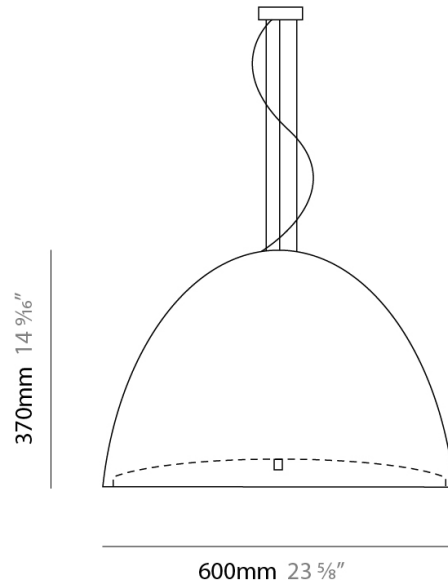

PROJECT	_____
TYPE	_____
NOTES	_____
QUANTITY	_____
DATE	_____

WILLY SUSPENSION

D81344

GENERAL

Series: Willy
Brand: Panzeri
Division: Design
Mounting Type: Suspension
Mounting Location: Ceiling
Subcategory: Pendant

PHYSICAL

Shape: Bell
Diameter (mm): 600
Diameter (in): 23 5/8
Height (mm): 370
Height (in): 14 9/16
Max. Overall Height (mm): 2370
Max. Overall Height (in): 93 5/16
Light Distribution: Direct
Weight (kg): 12.2
Weight (lbs): 27
Diffuser: Metallic Gray Aluminum Dome and Frosted White Glass Bottom Diffuser
Fixture Finish: ALU
Fixture Material: Aluminum

ELECTRICAL

Number of Lamps: 3
Lamp Type: LED Retrofit
Bulb Included: Bulb Not Included
Total Output Wattage (W): 45
Max. Wattage Per Lamp (W): 15
Lamp Base: E26
Input Voltage (V): 120
Upon Request: 277Vac / GU24

LED

OPTICAL

RATINGS AND CERTIFICATIONS

Certified By: CSA Certified to UL and CSA Standards
IP rating: IP20