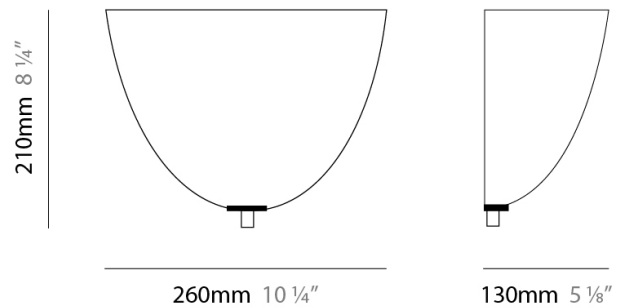

WILLY SURFACE

D83027

GENERAL

Series: Willy _____
Brand: Panzeri _____
Division: Design _____
Mounting Type: Surface _____
Mounting Location: Wall _____
Subcategory: Uplight _____

PHYSICAL

Shape: Dome _____
Length (mm): 260 _____
Length (in): 9 7/8 _____
Height (mm): 210 _____
Height (in): 8 1/4 _____
Extension (mm): 130 _____
Extension (in): 5 1/8 _____
Light Distribution: Omnidirectional _____
Weight (kg): 1.63 _____
Weight (lbs): 3.6 _____
Diffuser: Matte White Blown Glass _____
Fixture Finish: Metallic Gray _____
Fixture Material: Glass / Aluminum _____

ELECTRICAL

Number of Lamps: 1 _____
Lamp Type: LED Retrofit _____
Lamp Shape: T4 _____
Bulb Included: Bulb Not Included _____
Total Output Wattage (W): 5 _____
Max. Wattage Per Lamp (W): 5 _____
Lamp Base: G9 _____
Input Voltage (V): 120 _____

LED

OPTICAL

RATINGS AND CERTIFICATIONS

Certified By: CSA Certified to UL and CSA Standards _____
IP rating: IP20 _____