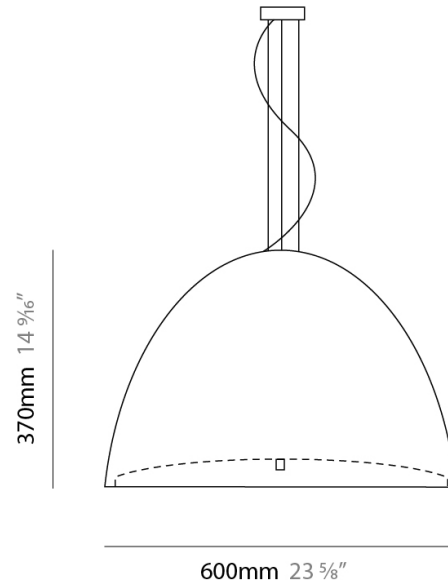

WILLY SUSPENSION

D81344

GENERAL

Series: Willy _____

Brand: Panzeri _____

Division: Design _____

Mounting Type: Suspension _____

Mounting Location: Ceiling _____

Subcategory: Pendant _____

PHYSICAL

Shape: Bell _____

Diameter (mm): 600 _____

Diameter (in): 23 ⁵/₈ _____

Height (mm): 370 _____

Height (in): 14 ⁵/₈ _____

Max. Overall Height (mm): 2370 _____

Max. Overall Height (in): 93 ⁵/₁₆ _____

Light Distribution: Direct _____

Weight (kg): 12.2 _____

Weight (lbs): 27 _____

Diffuser: Metallic Gray Aluminum Dome and Frosted White Glass Bottom Diffuser _____

Fixture Finish: ALU _____

Fixture Material: Aluminum _____

ELECTRICAL

Number of Lamps: 3 _____

Lamp Type: LED Retrofit _____

Bulb Included: Bulb Not Included _____

Total Output Wattage (W): 45 _____

Max. Wattage Per Lamp (W): 15 _____

Lamp Base: E26 _____

Input Voltage (V): 120 _____

Upon Request: 277Vac / GU24 _____

LED

OPTICAL

RATINGS AND CERTIFICATIONS

Certified By: CSA Certified to UL and CSA Standards _____

IP rating: IP20 _____