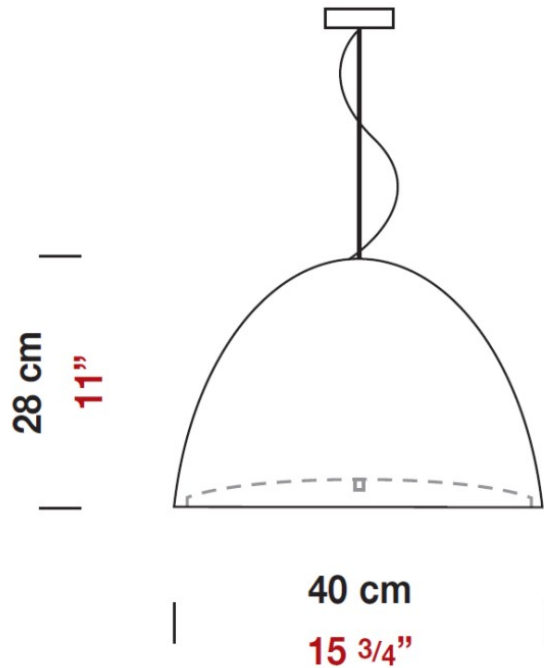

WILLY 40 SUSPENSION

D81057-WHI

GENERAL

Series: Willy

Subseries: Willy 40

Brand: Panzeri

Division: Design

Mounting Type: Suspension

Mounting Location: Ceiling

Subcategory: Pendant

PHYSICAL

Shape: Dome

Diameter (mm): 400

Diameter (in): 15 3/4

Height (mm): 280

Height (in): 11

Max. Overall Height (mm): 2280

Max. Overall Height (in): 89 3/4

Weight (kg): 4.09

Weight (lbs): 9.02

Diffuser: White Blown Glass Dome and Frosted White Bottom

Fixture Finish: WHI

Holder Finish: Metallized Gray

Fixture Material: Blown Glass Lampshade

ELECTRICAL

Number of Lamps: 1

Lamp Type: LED Retrofit

Bulb Included: Bulb Not Included

Total Output Wattage (W): 15

Max. Wattage Per Lamp (W): 15

Lamp Base: E26

Driver Included: No

Input Voltage (V): 120

LED

OPTICAL

RATINGS AND CERTIFICATIONS

Certified By: CSA Certified to UL and CSA Standards

IP rating: IP20