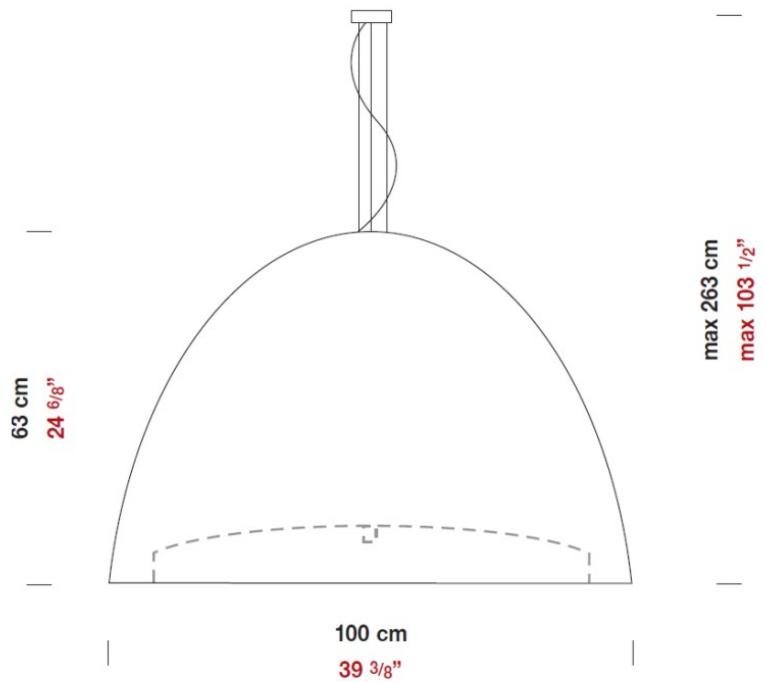

PROJECT	_____
TYPE	_____
NOTES	_____
QUANTITY	_____
DATE	_____

WILLY SUSPENSION

D81564-BLK

GENERAL

Series: Willy
Brand: Panzeri
Division: Design
Mounting Type: Suspension
Mounting Location: Ceiling

PHYSICAL

Diameter (mm): 1000
Diameter (in): 39 ³/₈
Height (mm): 630
Height (in): 24 ¹³/₁₆
Max. Overall Height (mm): 2630
Max. Overall Height (in): 103 ⁷/₁₆
Light Distribution: Direct
Weight (kg): 15.2
Weight (lbs): 33.5
Diffuser: Black Polyethylene Dome and White Frosted Opal Glass Bottom Diffuser
Fixture Material: Polyethylene Lampshade
Cable Details: Transparent

ELECTRICAL

Input Wattage Range: 30 - 49 W
Lamp Type: LED
Input Wattage (W): 40
Total Output Wattage (W): 40
Driver Included: Yes
Driver Type: Integral LED Driver in Canopy
Constant Current (MA): 1050

LED

Color Temperature (°K): 3000
Max. Delivered Lumen (lm): 3859
CRI: >80 CRI
Efficiency (%): 78.12

OPTICAL

RATINGS AND CERTIFICATIONS

Certified By: CSA Certified to UL and CSA Standards