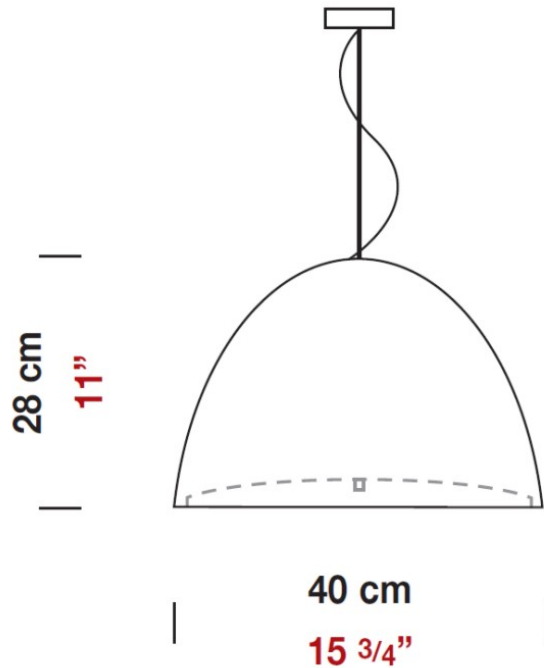

PROJECT	_____
TYPE	_____
NOTES	_____
QUANTITY	_____
DATE	_____

WILLY 40 SUSPENSION

D81057-BLK

GENERAL

Series: Willy
Subseries: Willy 40
Brand: Panzeri
Division: Design
Mounting Type: Suspension
Mounting Location: Ceiling
Subcategory: Pendant

PHYSICAL

Shape: Dome
Diameter (mm): 400
Diameter (in): 15 3/4
Height (mm): 280
Height (in): 11
Max. Overall Height (mm): 2280
Max. Overall Height (in): 89 3/4
Light Distribution: Direct
Weight (kg): 4.09
Weight (lbs): 9.02
Diffuser: Black Blown Glass Dome and Frosted White Glass Bottom
Fixture Finish: BLK
Holder Finish: Metallized Gray
Fixture Material: Blown Glass Lampshade
Cable Details: 2000mm (78 3/4") Long Steel Suspension Cables / 2200mm (86 5/8") Long Power Cable In Transparent PVC

ELECTRICAL

Number of Lamps: 1
Lamp Type: LED Retrofit
Lamp Shape: A19
Bulb Included: Bulb Not Included
Total Output Wattage (W): 15
Max. Wattage Per Lamp (W): 15
Lamp Base: E26
Driver Included: No
Input Voltage (V): 120

LED

OPTICAL

RATINGS AND CERTIFICATIONS

Certified By: CSA Certified to UL and CSA Standards
IP rating: IP20