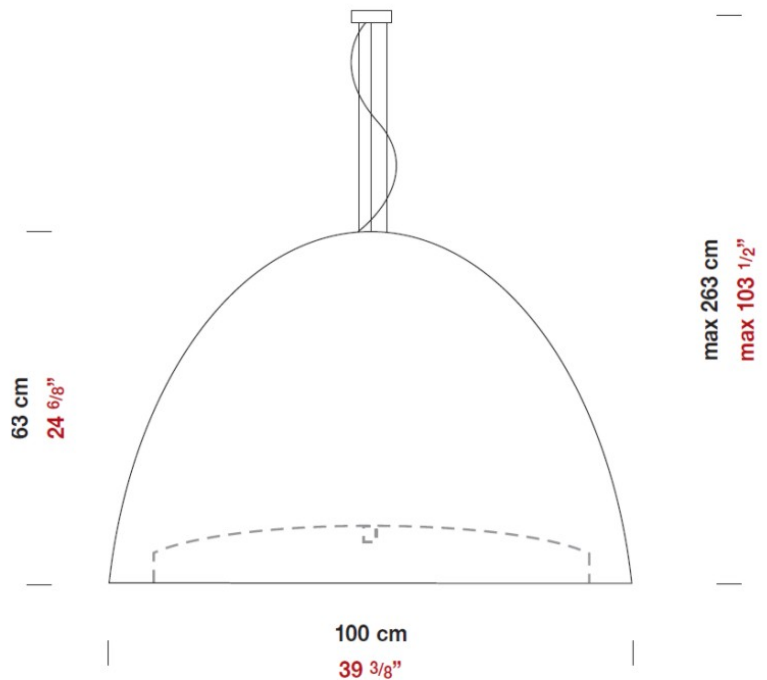

PROJECT	
TYPE	
NOTES	
QUANTITY	
DATE	

WILLY SUSPENSION

D81564-BLK

GENERAL

Series: Willy
Brand: Panzeri
Division: Design
Mounting Type: Suspension
Mounting Location: Ceiling

PHYSICAL

Diameter (mm): 1000
Diameter (in): 39 3/8
Height (mm): 630
Height (in): 24 13/16
Max. Overall Height (mm): 2630
Max. Overall Height (in): 103 7/16
Light Distribution: Direct
Weight (kg): 15.2
Weight (lbs): 33.5
Diffuser: Black Polyethylene Dome and White Frosted Opal Glass Bottom Diffuser
Fixture Material: Polyethylene Lampshade
Cable Details: Transparent

ELECTRICAL

Input Wattage Range: 30 - 49 W
Lamp Type: LED
Input Wattage (W): 40
Total Output Wattage (W): 40
Driver Included: Yes
Driver Type: Integral LED Driver in Canopy
Constant Current (MA): 1050

LED

Color Temperature (°K): 3000
Max. Delivered Lumen (lm): 3859
CRI: >80 CRI
Efficiency (%): 78.12

OPTICAL

RATINGS AND CERTIFICATIONS

Certified By: CSA Certified to UL and CSA Standards