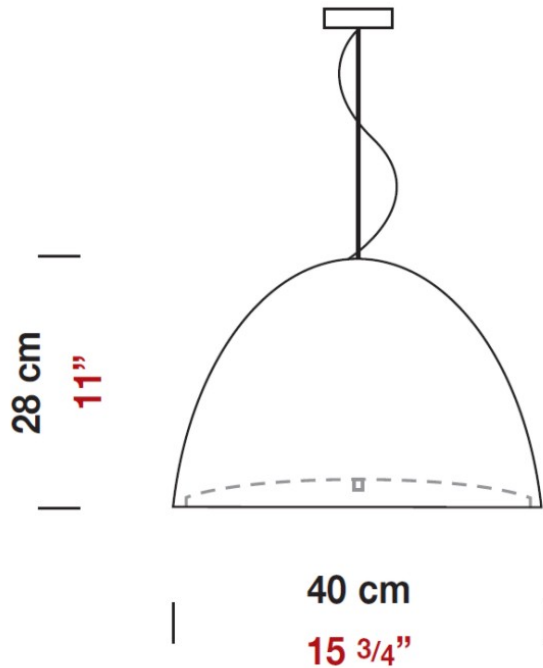

PROJECT	
TYPE	
NOTES	
QUANTITY	
DATE	

WILLY 40 SUSPENSION

D81057-BLK

GENERAL

Series: Willy
Subseries: Willy 40
Brand: Panzeri
Division: Design
Mounting Type: Suspension
Mounting Location: Ceiling
Subcategory: Pendant

PHYSICAL

Shape: Dome
Diameter (mm): 400
Diameter (in): 15 3/4
Height (mm): 280
Height (in): 11
Max. Overall Height (mm): 2280
Max. Overall Height (in): 89 3/4
Light Distribution: Direct
Weight (kg): 4.09
Weight (lbs): 9.02
Diffuser: Black Blown Glass Dome and Frosted White Glass Bottom
Fixture Finish: BLK
Holder Finish: Metallized Gray
Fixture Material: Blown Glass Lampshade
Cable Details: 2000mm (78 3/4") Long Steel Suspension Cables / 2200mm (86 5/8") Long Power Cable In Transparent PVC

ELECTRICAL

Number of Lamps: 1
Lamp Type: LED Retrofit
Lamp Shape: A19
Bulb Included: Bulb Not Included
Total Output Wattage (W): 15
Max. Wattage Per Lamp (W): 15
Lamp Base: E26
Driver Included: No
Input Voltage (V): 120

LED

OPTICAL

RATINGS AND CERTIFICATIONS

Certified By: CSA Certified to UL and CSA Standards
IP rating: IP20