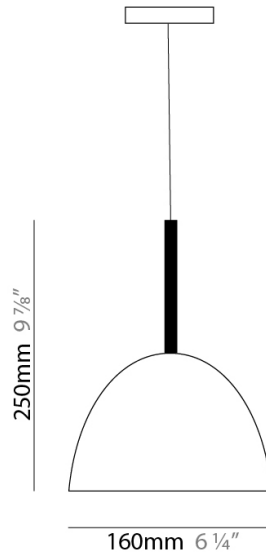

WILLY SUSPENSION

D81060

GENERAL

Series: Willy

Brand: Panzeri

Division: Design

Mounting Type: Suspension

Mounting Location: Ceiling

Subcategory: Pendant

PHYSICAL

Shape: Bell

Diameter (mm): 160

Diameter (in): 6 ¼

Height (mm): 250

Height (in): 9 ⅞

Max. Overall Height (mm): 2250

Max. Overall Height (in): 88 ⅞

Light Distribution: Direct

Weight (kg): 1.23

Weight (lbs): 2.7

Diffuser: Black Blown Glass

Fixture Finish: Metallic Gray

Fixture Material: Metal

ELECTRICAL

Number of Lamps: 1

Lamp Type: LED Retrofit

Lamp Shape: T4

Bulb Included: Bulb Not Included

Total Output Wattage (W): 3

Max. Wattage Per Lamp (W): 3

Lamp Base: G9

Input Voltage (V): 120

LED

OPTICAL

RATINGS AND CERTIFICATIONS

Certified By: CSA Certified to UL and CSA Standards

IP rating: IP20